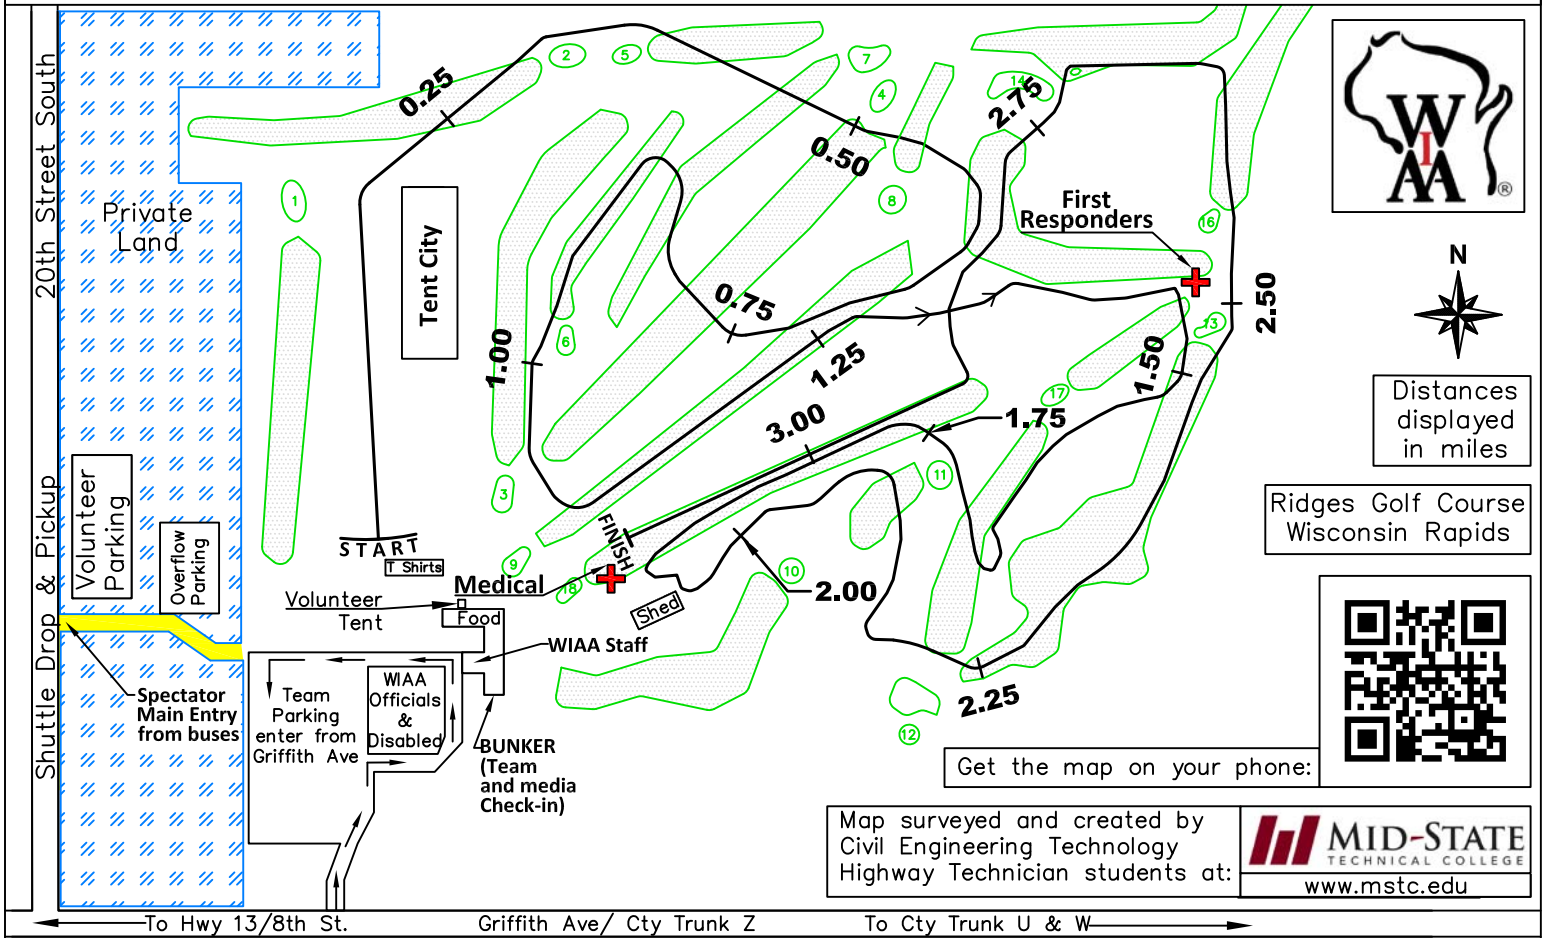

WIAA State 5000m Cross Country Course

5000m Course Profile